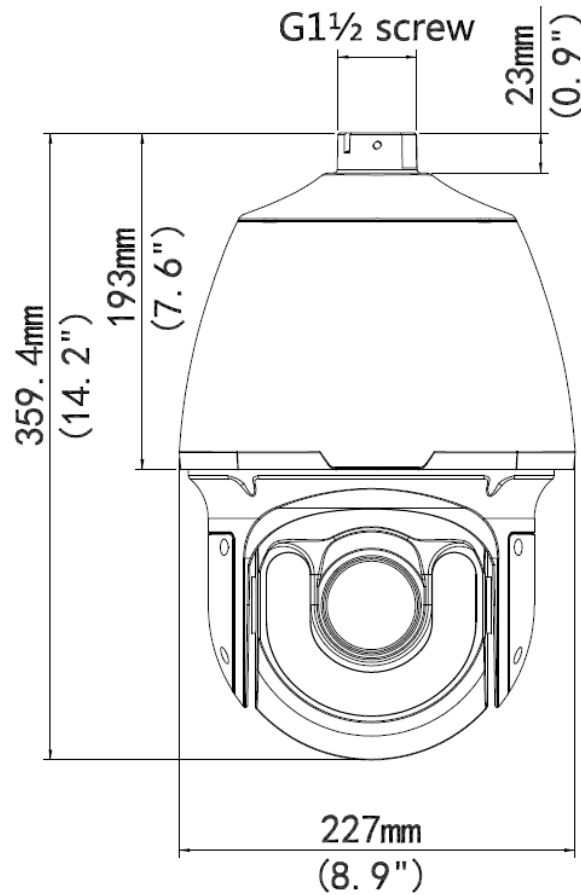

Dimensions (Ø x H)	Ø227x359.4 mm (Ø8.9" x 14.2")
Weight	5.55 kg (12.24 lb)
Working Environment	-40°C ~ +70°C (-40°F ~ 158°F), Humidity: ≤95% RH(non-condensing)
Ingress Protection	IP66
Reset Button	Supported

Dimensions

Zhejiang Uniview Technologies Co., Ltd.

South Tower, Building 10, Wanlun Science Park, 88 Jiangling Road, Hangzhou, P.R.China 310051

Email: overseasbusiness@uniview.com; globalsupport@uniview.com

<http://www.uniview.com>

©2019 Zhejiang Uniview Technologies Co., Ltd. All rights reserved.

*Product specifications and availability are subject to change without notice.